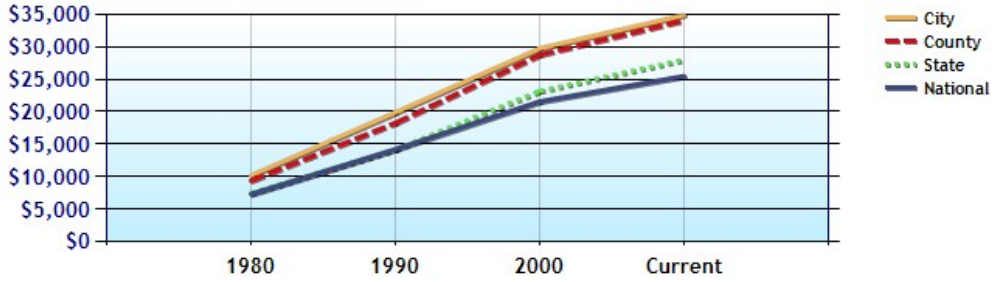

	City	County	State	National
? Neighborhood Type				
? Population	79,861	1,150,690	5,285,265	307,829,557
? Population Density	2,283.3	2,055.4	65.9	86.8
? Percent Male	48.7%	49.7%	49.8%	49.3%
? Percent Female	51.3%	50.3%	50.2%	50.7%
? Median Age	43.4	38.4	37.0	36.6
? People per Household	2.3	2.4	2.5	2.6
? Median Household Income	\$63,855	\$63,796	\$59,008	\$52,954
? Average Income per Capita	\$35,593	\$35,082	\$29,190	\$27,067

Population - Thirty Year Chart

Population Age vs Total Population - Thirty Year Chart

Household Income - Thirty Year Chart

**Craig Kamman**  
 (952) 476-5389  
 CraigKamman@edinarealty.com  
<http://craigkamman.edinarealty.com>

Median Age - Thirty Year Chart

Median Personal Income - Thirty Year Chart

Household Breakdown - Thirty Year Chart

Male/Female Ratio for bloomington

Craig Kamman  
 (952) 476-5389  
 CraigKamman@edinarealty.com  
<http://craigkamman.edinarealty.com>