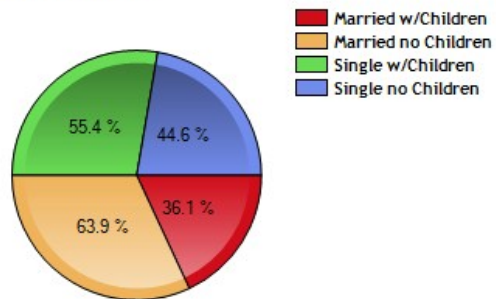

Family Status

Craig Kamman
(952) 476-5389
CraigKamman@edinarealty.com
<http://craigkamman.edinarealty.com>