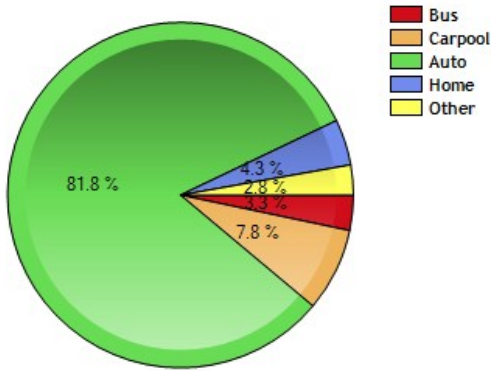

Commute near bloomington, MN

	City	County	State	National
Commuting by Bus	3.3%	6.9%	1.8%	2.9%
Commuting by Carpool	7.8%	8.3%	10.6%	11.4%
Commuting by Auto	81.8%	74.3%	74.4%	74.2%
Commute Time	22.4	24.2	24.7	27.1
Working at Home	4.3%	5.0%	7.1%	5.2%

Commuting Methods for bloomington