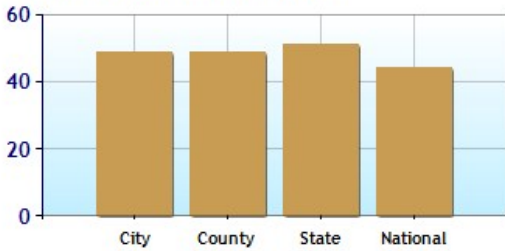

	City	County	State	National
? Altitude	950	940	1,130	1,060
? Rainfall (inches annually)	34.2	33.1	28.3	36.5
? Snowfall (inches annually)	43.2	51.2	44.3	25.0
? January Avg. Low Temp	6.3	4.6	0.2	20.5
? July Avg. High Temp	87.0	83.9	82.2	86.5
? Days of Precipitation Annually	101	106	97	100
? Days Mostly Sunny Annually	199	196	195	205
? Comfort Index (during hot weather)	49	49	51	44

Altitude

Temperature Extremes

Precipitation Summary

Sunny and Cloudy Days per Annum for bloomington

Comfort Index (during hot weather)

Craig Kamman  
 (952) 476-5389  
 CraigKamman@edinarealty.com  
<http://craigkamman.edinarealty.com>

	City	County	State	National
? Air Quality	85	85	84	83
? Watershed Quality	27	27	42	55
? Physicians per Capita	342.3	342.3	221.5	220.5
? Health Cost Index	104.6	106.9	104.9	100.0
? Superfund Site Index	20	20	89	71
? UV Index	3.1	3.1	3.2	4.3