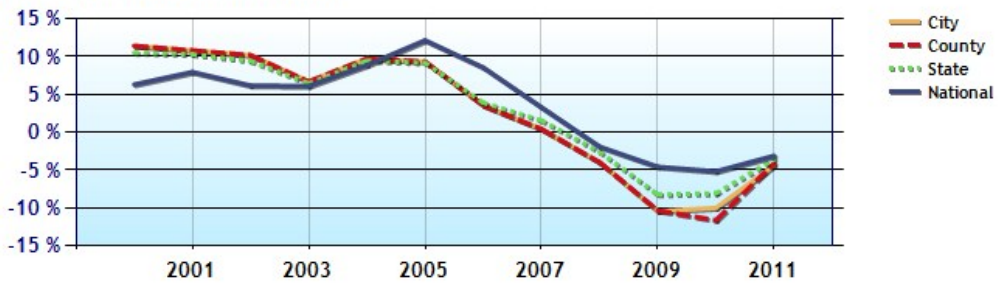

	City	County	State	National
? Median Home Value	\$219,500	\$222,800	\$184,600	\$175,100
? Home Appreciation	-4.4%	-4.1%	-3.6%	-3.2%

Median Home Value - Ten Year Chart

Home Appreciation - Ten Year Chart

Craig Kamman  
 (952) 476-5389  
 CraigKamman@edinarealty.com  
<http://craigkamman.edinarealty.com>

	City	County	State	National
? Median Age of Home	41.3	42.8	35.9	35.1
? Homes Owned	68.5%	63.7%	67.1%	59.9%
? Homes Rented	27.9%	31.2%	22.4%	29.7%
? Homes Vacant	3.6%	5.1%	10.5%	10.4%

Average Rental Cost - Ten Year Chart