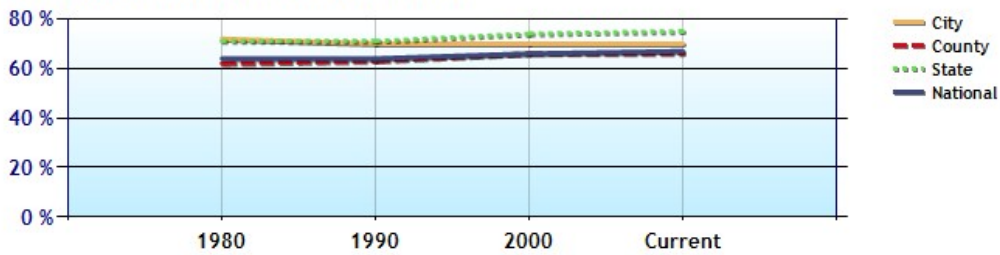

Percentage of Homes Owned - Thirty Year Chart