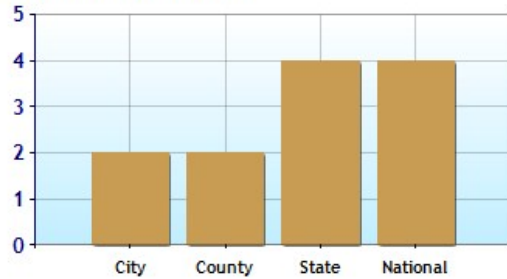

Violent Crime Risk Index

Craig Kamman
(952) 476-5389
CraigKamman@edinarealty.com
<http://craigkamman.edinarealty.com>