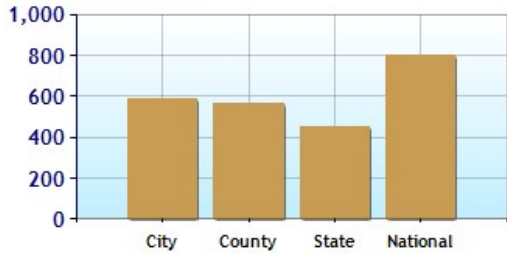

Students per Librarian