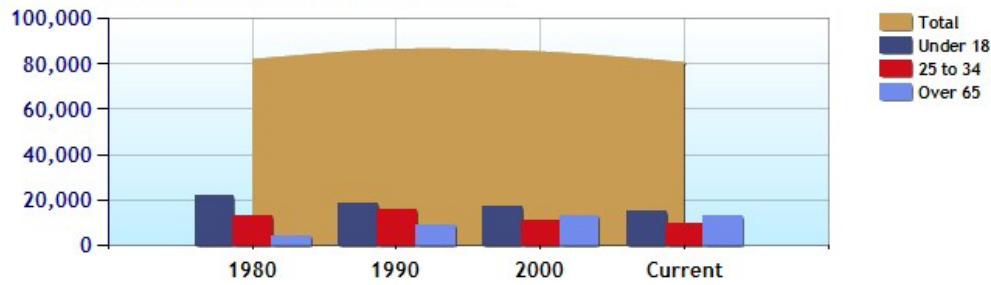

Population Age vs Total Population - Thirty Year Chart