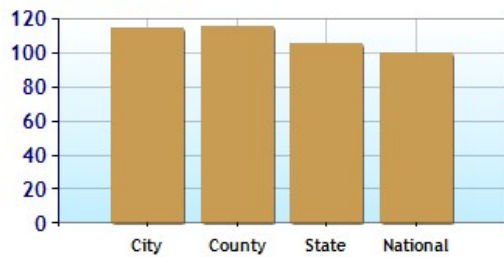

Cost of Living Index

Craig Kamman
(952) 476-5389
CraigKamman@edinarealty.com
<http://craigkamman.edinarealty.com>