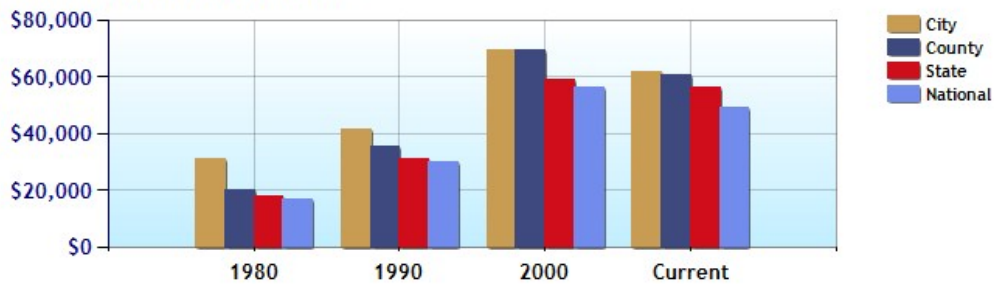

	City	County	State	National
? Neighborhood Type				
? Population	79,861	1,150,690	5,285,265	307,829,557
? Population Density	2,283.3	2,055.4	65.9	86.8
? Percent Male	48.7%	49.7%	49.8%	49.3%
? Percent Female	51.3%	50.3%	50.2%	50.7%
? Median Age	43.4	38.4	37.0	36.6
? People per Household	2.3	2.4	2.5	2.6
? Median Household Income	\$63,855	\$63,796	\$59,008	\$52,954
? Average Income per Capita	\$35,593	\$35,082	\$29,190	\$27,067

Population - Thirty Year Chart

Population Age vs Total Population - Thirty Year Chart

Household Income - Thirty Year Chart

**Craig Kamman**  
 (952) 476-5389  
 CraigKamman@edinarealty.com  
<http://craigkamman.edinarealty.com>