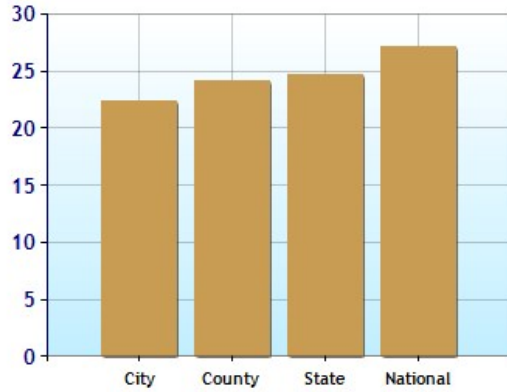

Commute Time

Crime near bloomington, MN

	City	County	State	National
Property Crime Risk Index	6.0	4.0	4.0	4.0
Violent Crime Risk Index	2.0	2.0	4.0	4.0