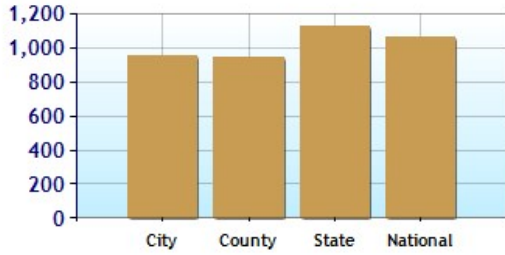

City	County	State	National
? Altitude	950	940	1,130	1,060
? Rainfall (inches annually)	34.2	33.1	28.3	36.5
? Snowfall (inches annually)	43.2	51.2	44.3	25.0
? January Avg. Low Temp	6.3	4.6	0.2	20.5
? July Avg. High Temp	87.0	83.9	82.2	86.5
? Days of Precipitation Annually	101	106	97	100
? Days Mostly Sunny Annually	199	196	195	205
? Comfort Index (during hot weather)	49	49	51	44

Altitude