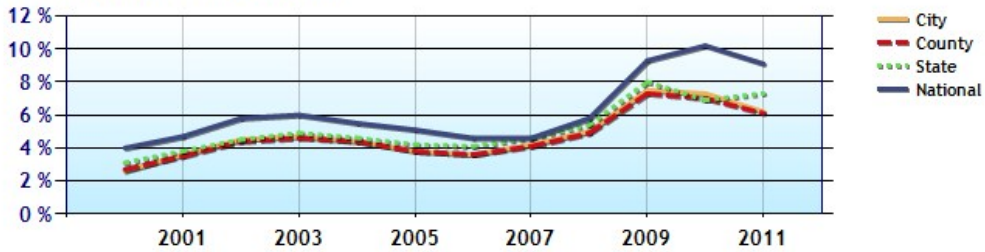

City	County	State	National
? Unemployment Rate	6.2%	6.1%	7.3%	9.1%
? Recent Job Growth	0.1%	0.5%	-0.1%	-0.1%
? Future Job Growth	33.9%	34.8%	32.5%	31.3%
? Sales Tax	6.7%	6.7%	7.5%	6.8%
? Income Tax	7.9%	7.9%	7.9%	6.3%
? Cost of Living Index	114.5	115.1	105.5	100.0

Unemployment Rate - Ten Year Chart