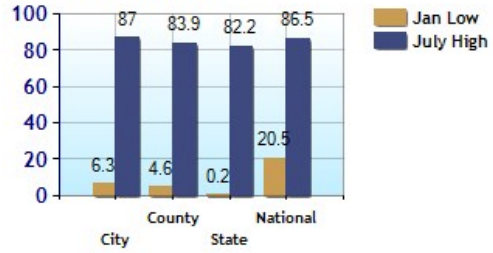

Temperature Extremes