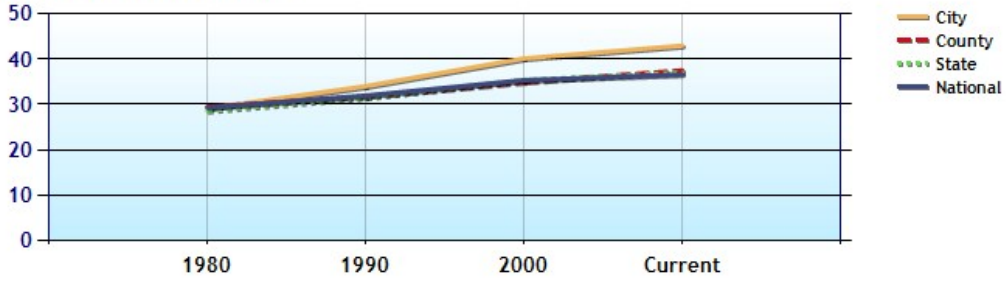

	City	County	State	National
? Neighborhood Type				
? Population	79,861	1,150,690	5,285,265	307,829,557
? Population Density	2,283.3	2,055.4	65.9	86.8
? Percent Male	48.7%	49.7%	49.8%	49.3%
? Percent Female	51.3%	50.3%	50.2%	50.7%
? Median Age	43.4	38.4	37.0	36.6
? People per Household	2.3	2.4	2.5	2.6
? Median Household Income	\$63,855	\$63,796	\$59,008	\$52,954
? Average Income per Capita	\$35,593	\$35,082	\$29,190	\$27,067

Population - Thirty Year Chart

Population Age vs Total Population - Thirty Year Chart

Household Income - Thirty Year Chart

**Craig Kamman**  
 (952) 476-5389  
 CraigKamman@edinarealty.com  
<http://craigkamman.edinarealty.com>

Median Age - Thirty Year Chart

Median Personal Income - Thirty Year Chart

Household Breakdown - Thirty Year Chart

Male/Female Ratio for bloomington

Craig Kamman  
 (952) 476-5389  
 CraigKamman@edinarealty.com  
<http://craigkamman.edinarealty.com>