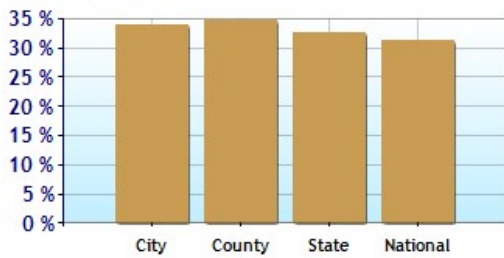

Future Job Growth