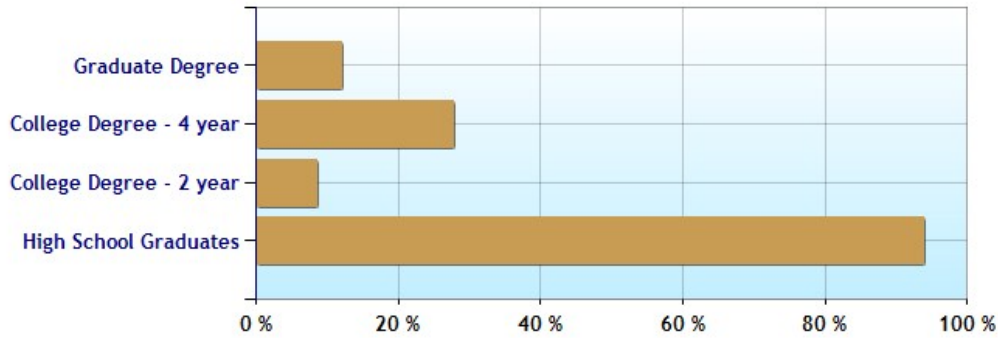

Education near bloomington, MN

	City	County	State	National
? High School Graduates	93.8%	92.3%	91.4%	84.7%
? College Degree - 2 year	8.6%	7.8%	9.6%	7.5%
? College Degree - 4 year	27.7%	28.8%	21.4%	17.4%
? Graduate Degree	12.1%	14.5%	9.9%	10.1%
? Expenditures per Student	$5,857	$6,372	$5,664	$5,678
? Students per Teacher	17.3	18.5	14.5	14.9
? Students per Librarian	589	569	452	803
? Students per Guidance Counselor	573	925	789	513

Degree Analysis for bloomington

Family Facts near bloomington, MN

	City	County	State	National
? Currently Married	51.3%	45.5%	51.8%	47.2%
? Never Married	28.6%	34.8%	30.2%	31.0%
? Divorced	10.7%	10.7%	9.6%	10.6%
? Widowed	6.4%	5.2%	5.5%	6.3%
? Separated	3.0%	3.9%	2.9%	5.0%
? Married w/Children	36.1%	46.0%	43.7%	43.0%
? Married no Children	63.9%	54.0%	56.3%	57.0%
? Single w/Children	55.4%	59.4%	64.1%	56.4%
? Single no Children	44.6%	40.6%	35.9%	43.6%