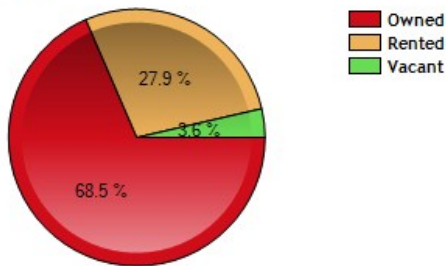

City	County	State	National
? Median Age of Home	41.3	42.8	35.9	35.1
? Homes Owned	68.5%	63.7%	67.1%	59.9%
? Homes Rented	27.9%	31.2%	22.4%	29.7%
? Homes Vacant	3.6%	5.1%	10.5%	10.4%

Home Use

Craig Kamman
(952) 476-5389
CraigKamman@edinarealty.com
<http://craigkamman.edinarealty.com>