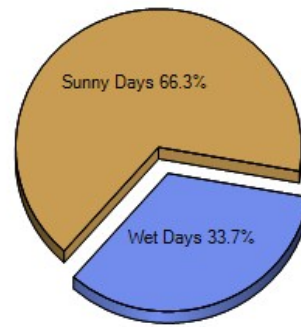

Altitude

Temperature Extremes

Precipitation Summary

Sunny and Cloudy Days per Annum for bloomington

Comfort Index (during hot weather)

Craig Kamman  
 (952) 476-5389  
 CraigKamman@edinarealty.com  
<http://craigkamman.edinarealty.com>