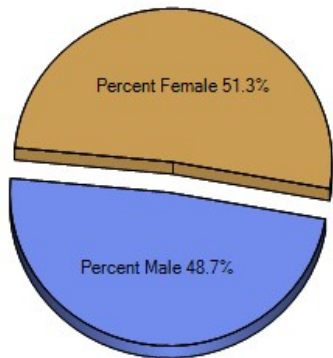

Median Age - Thirty Year Chart

Median Personal Income - Thirty Year Chart

Household Breakdown - Thirty Year Chart

Male/Female Ratio for bloomington

Craig Kamman  
 (952) 476-5389  
 CraigKamman@edinarealty.com  
<http://craigkamman.edinarealty.com>

Education near bloomington, MN

	City	County	State	National
? High School Graduates	93.8%	92.3%	91.4%	84.7%
? College Degree - 2 year	8.6%	7.8%	9.6%	7.5%
? College Degree - 4 year	27.7%	28.8%	21.4%	17.4%
? Graduate Degree	12.1%	14.5%	9.9%	10.1%
? Expenditures per Student	\$5,857	\$6,372	\$5,664	\$5,678
? Students per Teacher	17.3	18.5	14.5	14.9
? Students per Librarian	589	569	452	803
? Students per Guidance Counselor	573	925	789	513