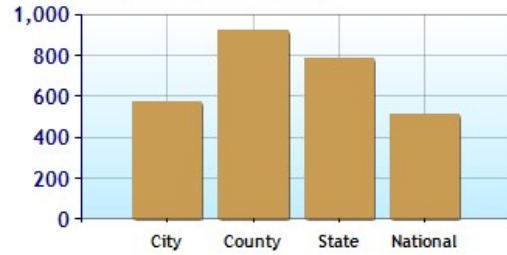

Students per Guidance Counselor

Craig Kamman
(952) 476-5389
CraigKamman@edinarealty.com
<http://craigkamman.edinarealty.com>