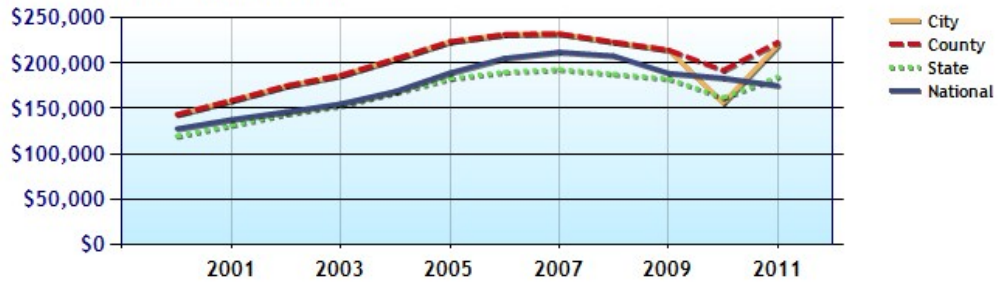

	City	County	State	National
? Median Home Value	\$219,500	\$222,800	\$184,600	\$175,100
? Home Appreciation	-4.4%	-4.1%	-3.6%	-3.2%

Median Home Value - Ten Year Chart

Home Appreciation - Ten Year Chart

Craig Kamman  
 (952) 476-5389  
 CraigKamman@edinarealty.com  
<http://craigkamman.edinarealty.com>

	City	County	State	National
? Median Age of Home	41.3	42.8	35.9	35.1
? Homes Owned	68.5%	63.7%	67.1%	59.9%
? Homes Rented	27.9%	31.2%	22.4%	29.7%
? Homes Vacant	3.6%	5.1%	10.5%	10.4%

Average Rental Cost - Ten Year Chart