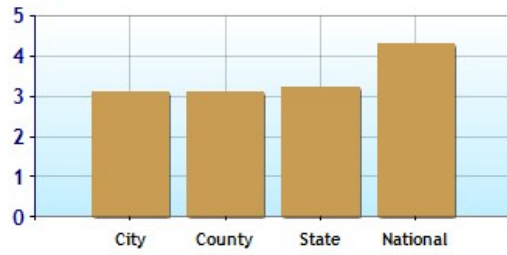

UV Index

Craig Kamman
(952) 476-5389
CraigKamman@edinarealty.com
<http://craigkamman.edinarealty.com>