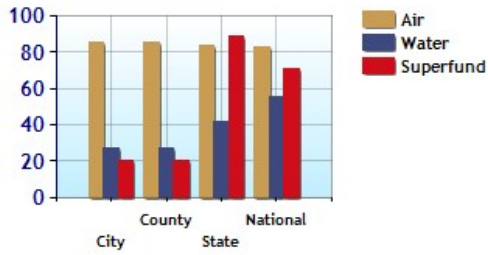

City	County	State	National
? Air Quality	85	85	84	83
? Watershed Quality	27	27	42	55
? Physicians per Capita	342.3	342.3	221.5	220.5
? Health Cost Index	104.6	106.9	104.9	100.0
? Superfund Site Index	20	20	89	71
? UV Index	3.1	3.1	3.2	4.3

Environmental Quality