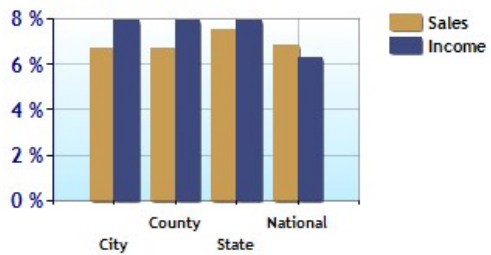

Sales and Income Tax