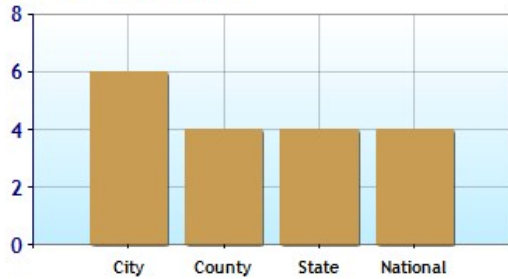

Commuting Methods for bloomington

Commute Time

Crime near bloomington, MN

	City	County	State	National
Property Crime Risk Index	6.0	4.0	4.0	4.0
Violent Crime Risk Index	2.0	2.0	4.0	4.0

Property Crime Risk Index