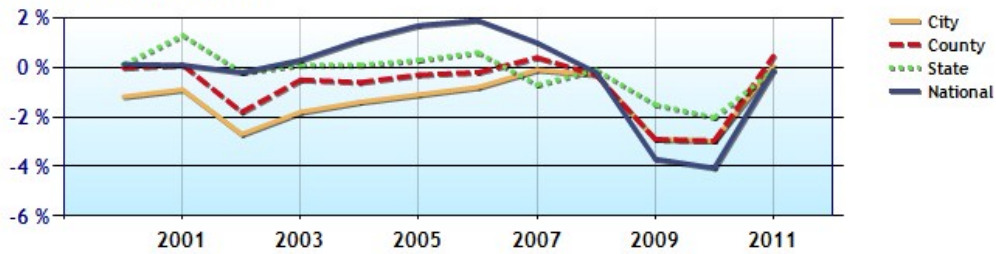

Job Growth - Ten Year Chart