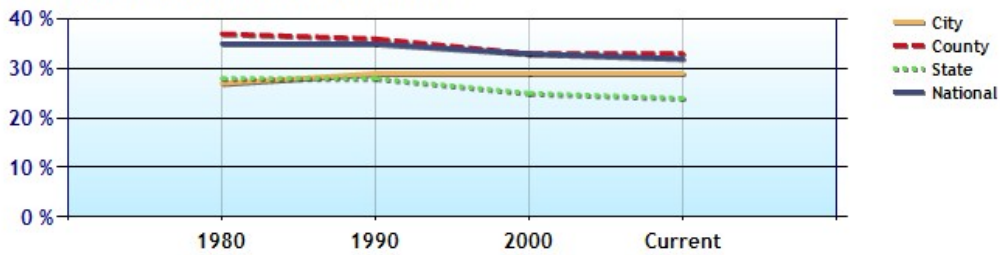

Percentage of Homes Rented - Thirty Year Chart