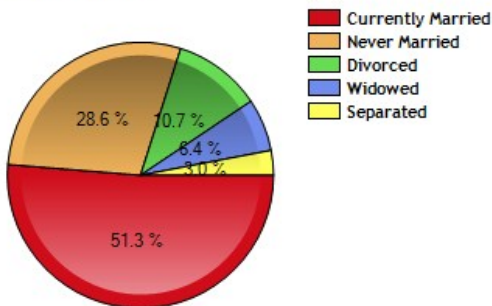

Marital Status