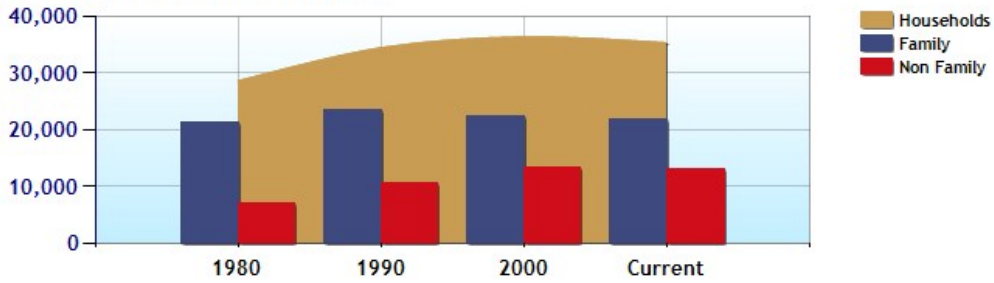

	City	County	State	National
? Neighborhood Type				
? Population	79,861	1,150,690	5,285,265	307,829,557
? Population Density	2,283.3	2,055.4	65.9	86.8
? Percent Male	48.7%	49.7%	49.8%	49.3%
? Percent Female	51.3%	50.3%	50.2%	50.7%
? Median Age	43.4	38.4	37.0	36.6
? People per Household	2.3	2.4	2.5	2.6
? Median Household Income	\$63,855	\$63,796	\$59,008	\$52,954
? Average Income per Capita	\$35,593	\$35,082	\$29,190	\$27,067

Population - Thirty Year Chart

Population Age vs Total Population - Thirty Year Chart

Household Income - Thirty Year Chart

**Craig Kamman**  
 (952) 476-5389  
 CraigKamman@edinarealty.com  
<http://craigkamman.edinarealty.com>

Median Age - Thirty Year Chart

Median Personal Income - Thirty Year Chart

Household Breakdown - Thirty Year Chart

Male/Female Ratio for bloomington

Craig Kamman  
 (952) 476-5389  
 CraigKamman@edinarealty.com  
<http://craigkamman.edinarealty.com>