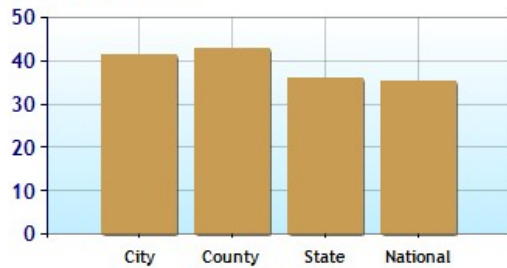

	City	County	State	National
? Median Age of Home	41.3	42.8	35.9	35.1
? Homes Owned	68.5%	63.7%	67.1%	59.9%
? Homes Rented	27.9%	31.2%	22.4%	29.7%
? Homes Vacant	3.6%	5.1%	10.5%	10.4%

Average Rental Cost - Ten Year Chart

Percentage of Homes Rented - Thirty Year Chart

Percentage of Homes Owned - Thirty Year Chart

Home Use

Median Age of Home

Craig Kamman  
 (952) 476-5389  
 CraigKamman@edinarealty.com  
<http://craigkamman.edinarealty.com>

	City	County	State	National
? Neighborhood Type				
? Population	79,861	1,150,690	5,285,265	307,829,557
? Population Density	2,283.3	2,055.4	65.9	86.8
? Percent Male	48.7%	49.7%	49.8%	49.3%
? Percent Female	51.3%	50.3%	50.2%	50.7%
? Median Age	43.4	38.4	37.0	36.6
? People per Household	2.3	2.4	2.5	2.6
? Median Household Income	\$63,855	\$63,796	\$59,008	\$52,954
? Average Income per Capita	\$35,593	\$35,082	\$29,190	\$27,067