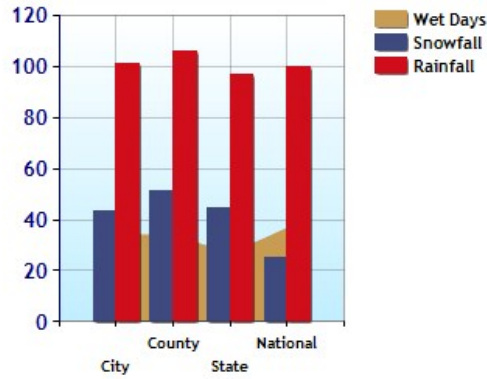

Precipitation Summary