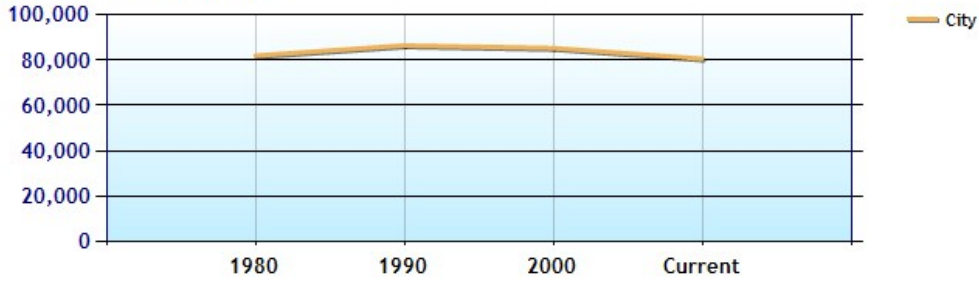

City	County	State	National
? Neighborhood Type				
? Population	79,861	1,150,690	5,285,265	307,829,557
? Population Density	2,283.3	2,055.4	65.9	86.8
? Percent Male	48.7%	49.7%	49.8%	49.3%
? Percent Female	51.3%	50.3%	50.2%	50.7%
? Median Age	43.4	38.4	37.0	36.6
? People per Household	2.3	2.4	2.5	2.6
? Median Household Income	$63,855	$63,796	$59,008	$52,954
? Average Income per Capita	$35,593	$35,082	$29,190	$27,067

Population - Thirty Year Chart