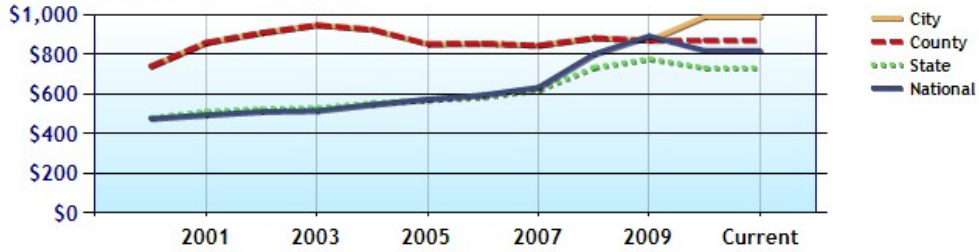

	City	County	State	National
? Median Home Value	\$219,500	\$222,800	\$184,600	\$175,100
? Home Appreciation	-4.4%	-4.1%	-3.6%	-3.2%

Median Home Value - Ten Year Chart

Home Appreciation - Ten Year Chart

Craig Kamman  
 (952) 476-5389  
 CraigKamman@edinarealty.com  
<http://craigkamman.edinarealty.com>

	City	County	State	National
? Median Age of Home	41.3	42.8	35.9	35.1
? Homes Owned	68.5%	63.7%	67.1%	59.9%
? Homes Rented	27.9%	31.2%	22.4%	29.7%
? Homes Vacant	3.6%	5.1%	10.5%	10.4%

Average Rental Cost - Ten Year Chart